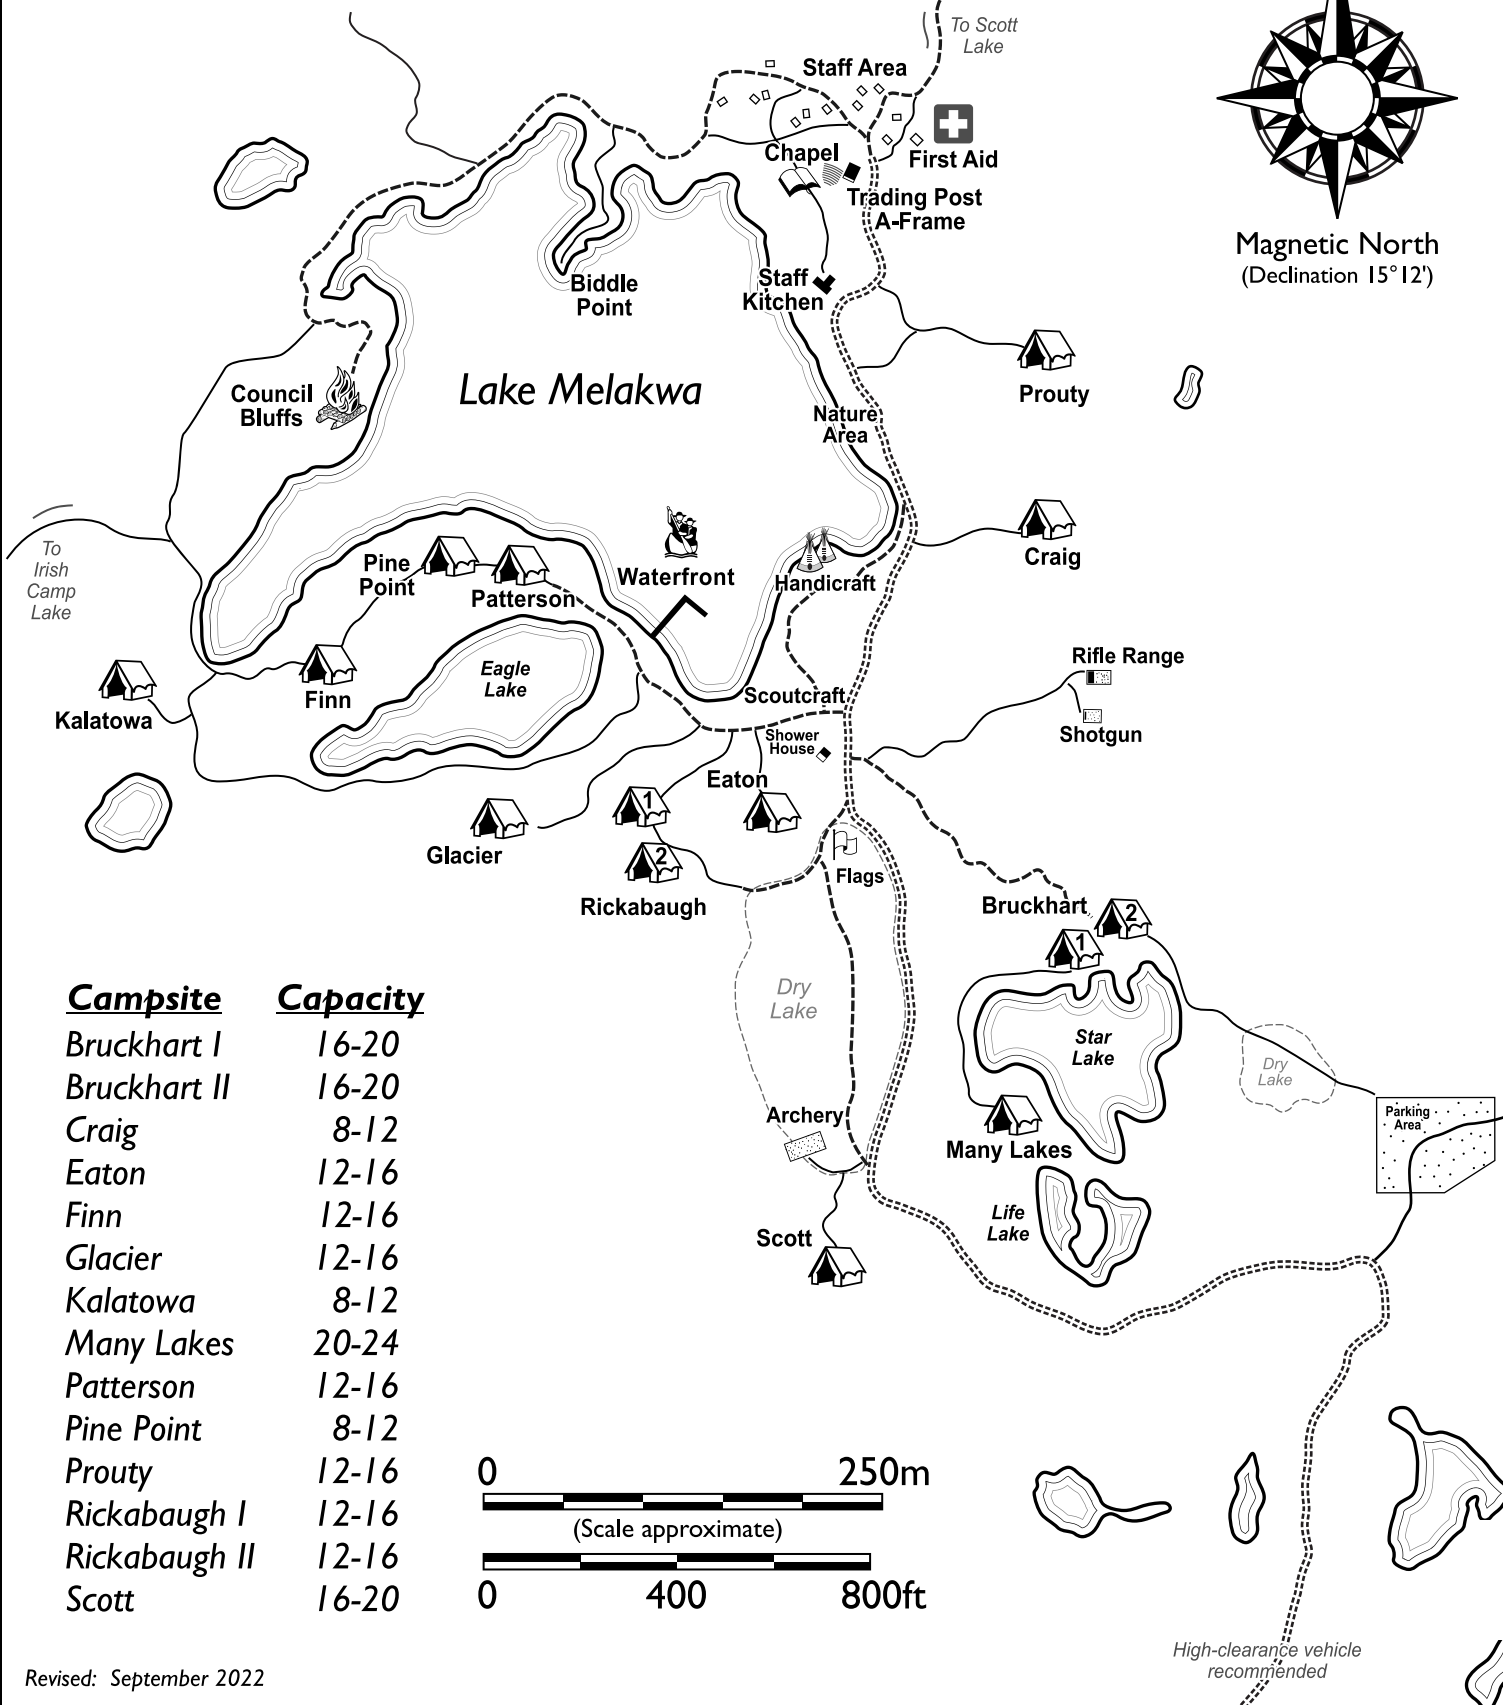

Oregon Trail Council
CAMP MELAKWA
 Boy Scouts of America

“THE SPIRIT OF THE MOUNTAIN LIVES ON”

Magnetic North
 (Declination 15°12')

Campsite Capacity

Campsite	Capacity
Bruckhart I	16-20
Bruckhart II	16-20
Craig	8-12
Eaton	12-16
Finn	12-16
Glacier	12-16
Kalatowa	8-12
Many Lakes	20-24
Patterson	12-16
Pine Point	8-12
Prouty	12-16
Rickabaugh I	12-16
Rickabaugh II	12-16
Scott	16-20